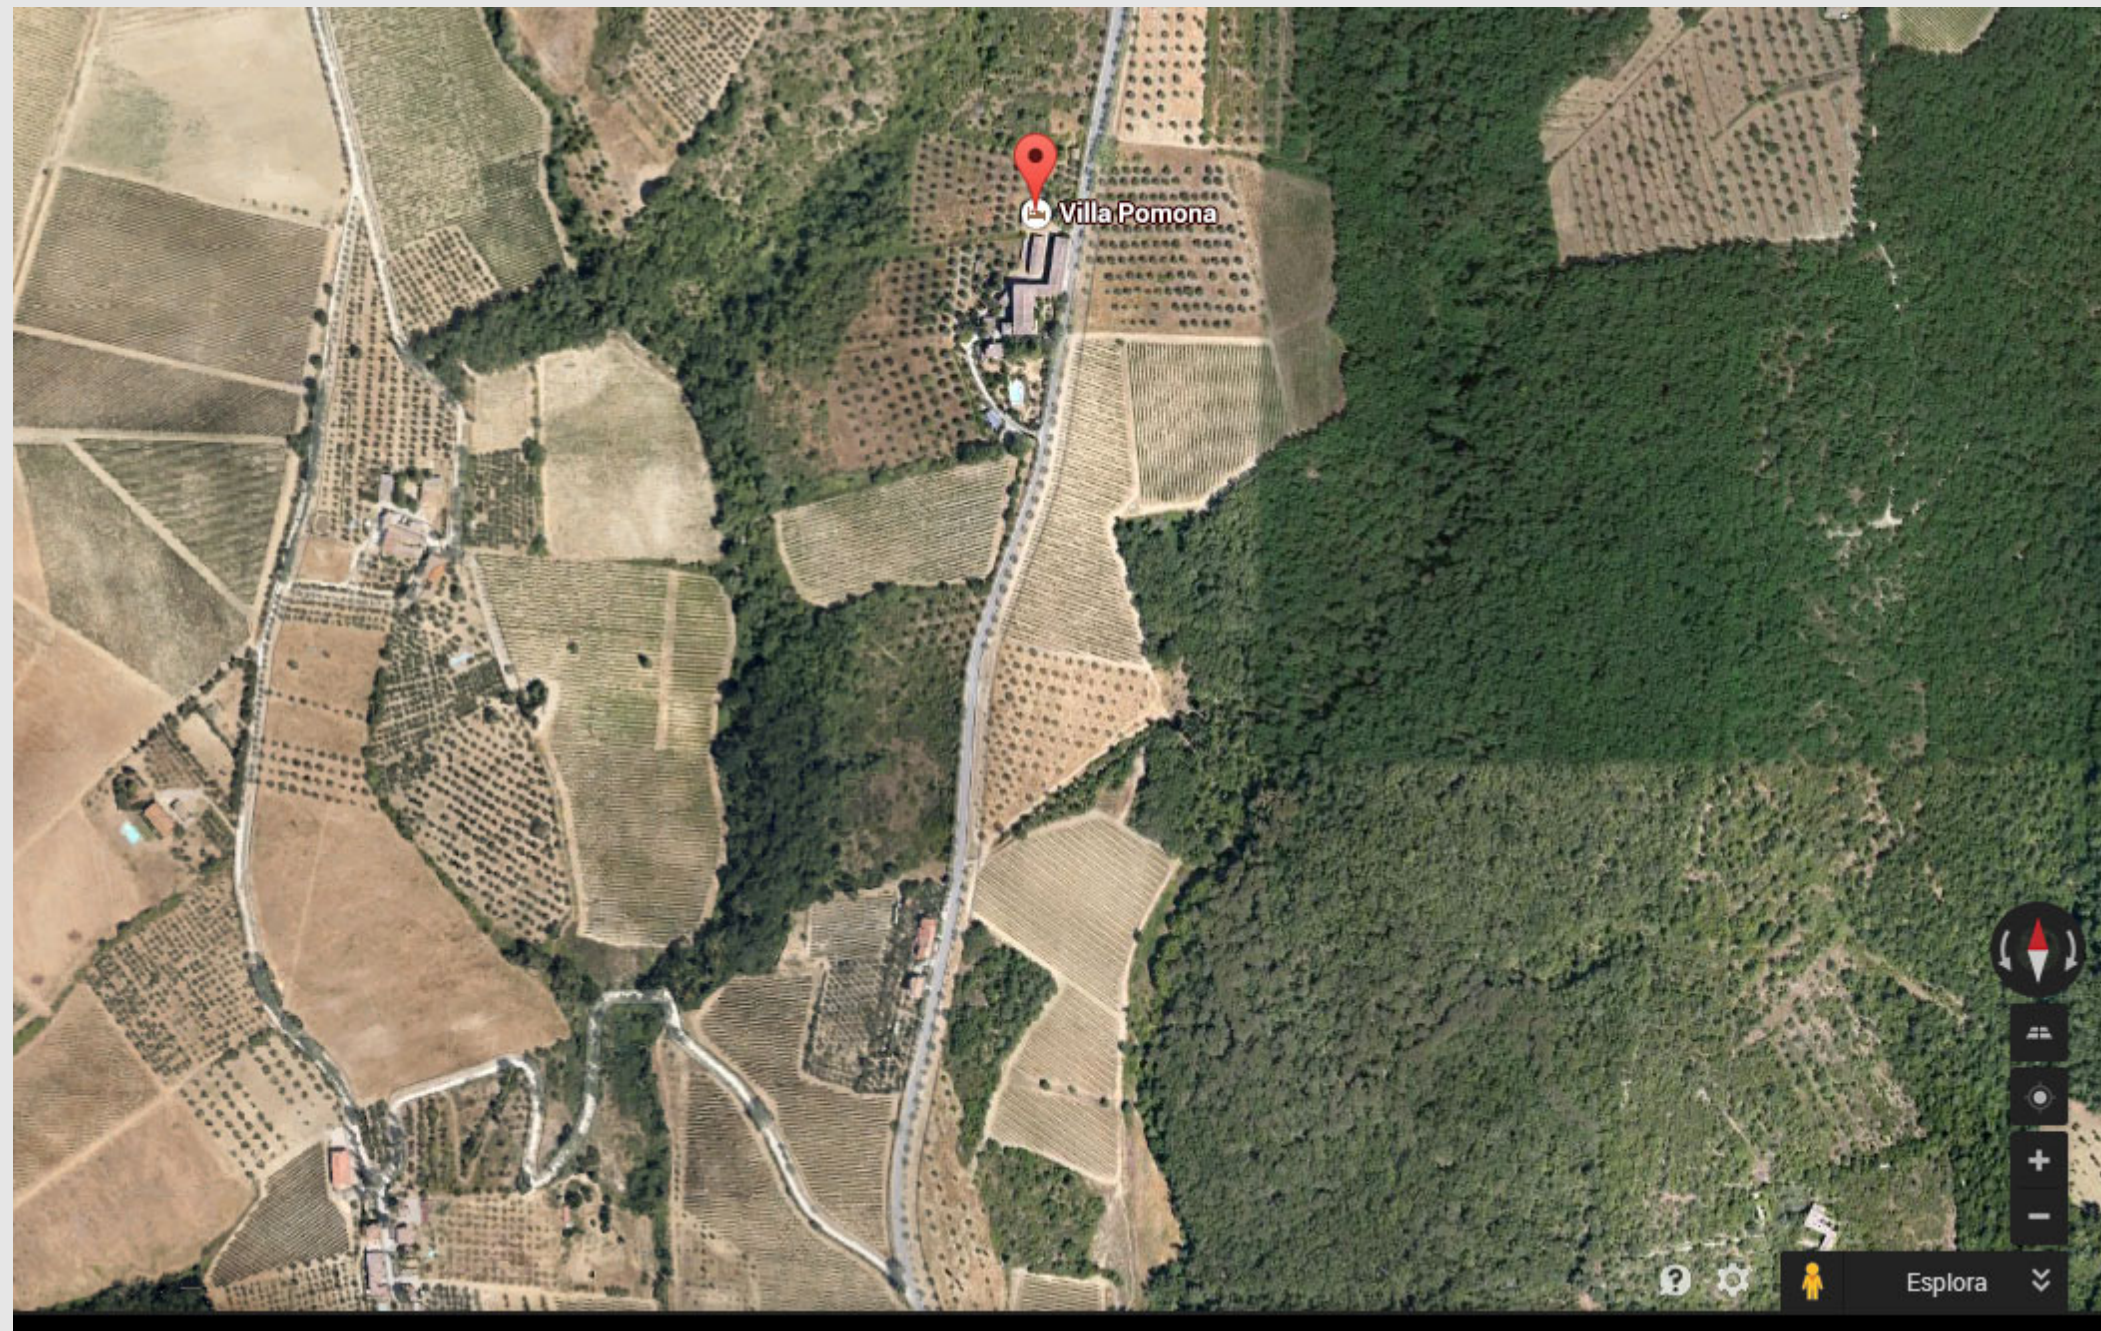

I'm Monica Raspi the owner of Pomona.

POMONA is a 150 year old family owned winery near Castellina in Chianti. the founder was Bandino Bandini, my Great Granfather.

POMONA is a traditional-style farm situated in the heart of the senese Chianti district.

, 4/3/2014

VINO

MILM2
Atto 2016 810
10/02/12

MILM3
Atto 2016
10/02/12

MILM4
Atto 2016
10/02/12

VINO

↑
VINO

POMONA
DAL 1890