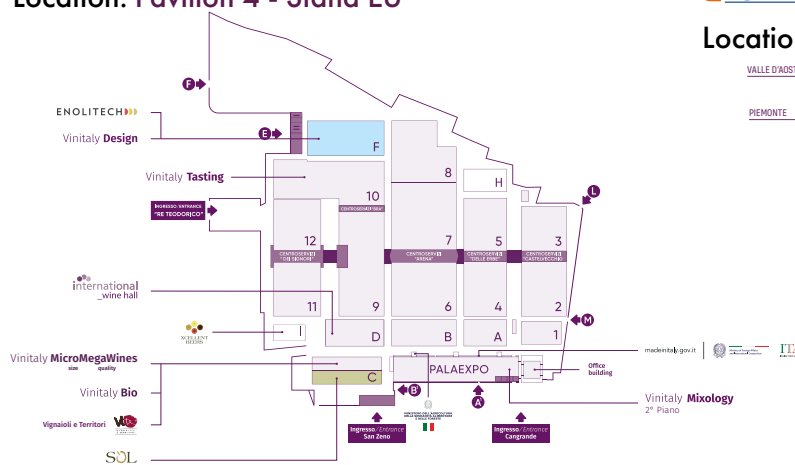

# BANVILLE WINE MERCHANTS: VISIT OUR PRODUCERS AT VINITALY 2024!

■ **BIANCAVIGNA** (VENETO)

Location: Pavilion 7 - Stand C5

■ **CANTINA ANDRIANO** (ALTO ADIGE)

Location: Pavilion 6 - Stand C3

■ **CANTINA TERLANO** (ALTO ADIGE)

Location: Pavilion 4 - Stand E6

■ **MORO RINALDINI** (EMILIA ROMAGNA)

Location: Pavilion 1 - Stand B4/C4

■ **PALA** (SARDINIA)

Location: Pavilion 7 - Stand B7

■ **PARUSSO** (PIEDMONT)

Location: Pavilion 7 - Stand B5

■ **SAN SALVATORE** (CAMPANIA)

■ **La Capranera**

Location: Pavilion 7 - Stand E1

■ **TENIMENTI LEONE** (LAZIO)

Location: C-SAG - Stand 2BIO

■ **TERRA COSTANTINO** (SICILY)

Location: Pavilion 2 - Sicily - Etna Aisle A - Desk ET11

■ **TOLAINI** (TUSCANY)

Location: Pavilion 6 - Stand D4

[WWW.BANVILLEWINE.COM](http://WWW.BANVILLEWINE.COM) - DISCOVER ALL OUR PRODUCERS !

**Banville**  
Wine Merchants

**vinality** Verona, ITALY  
14/17 April 2024